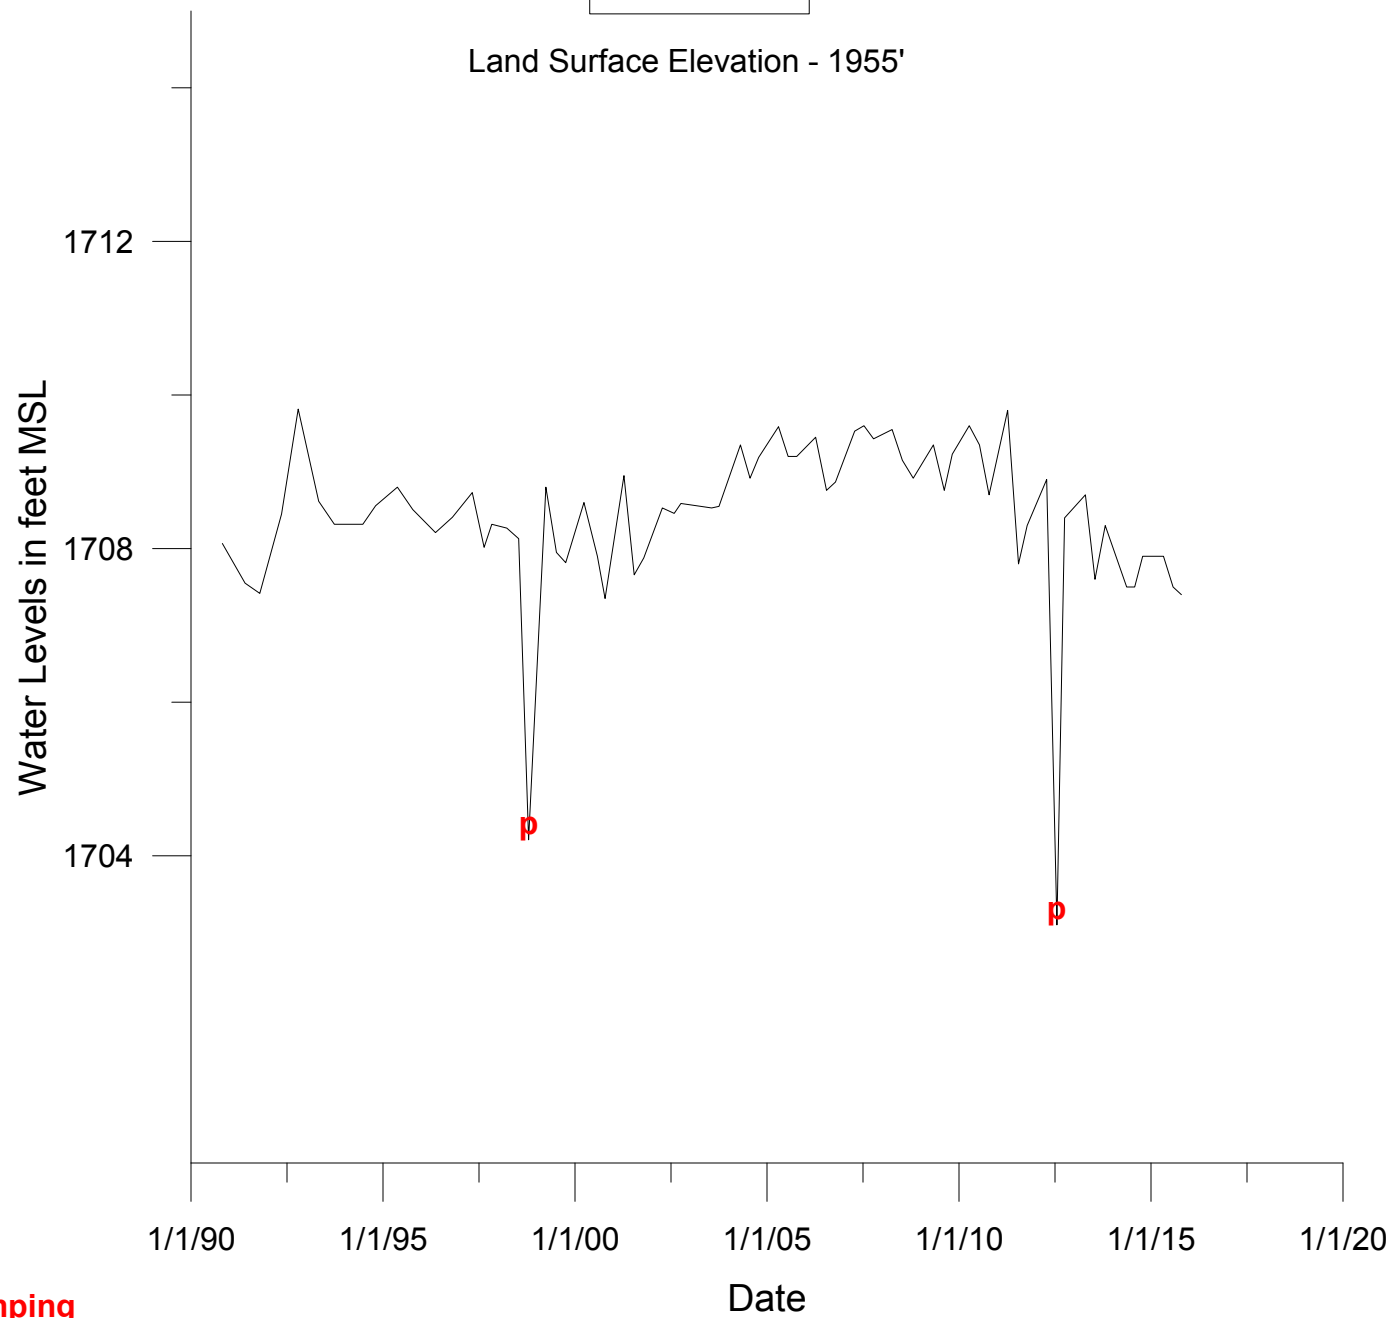

ER-00643  
Hensel

Land Surface Elevation - 1955'

p = pumping