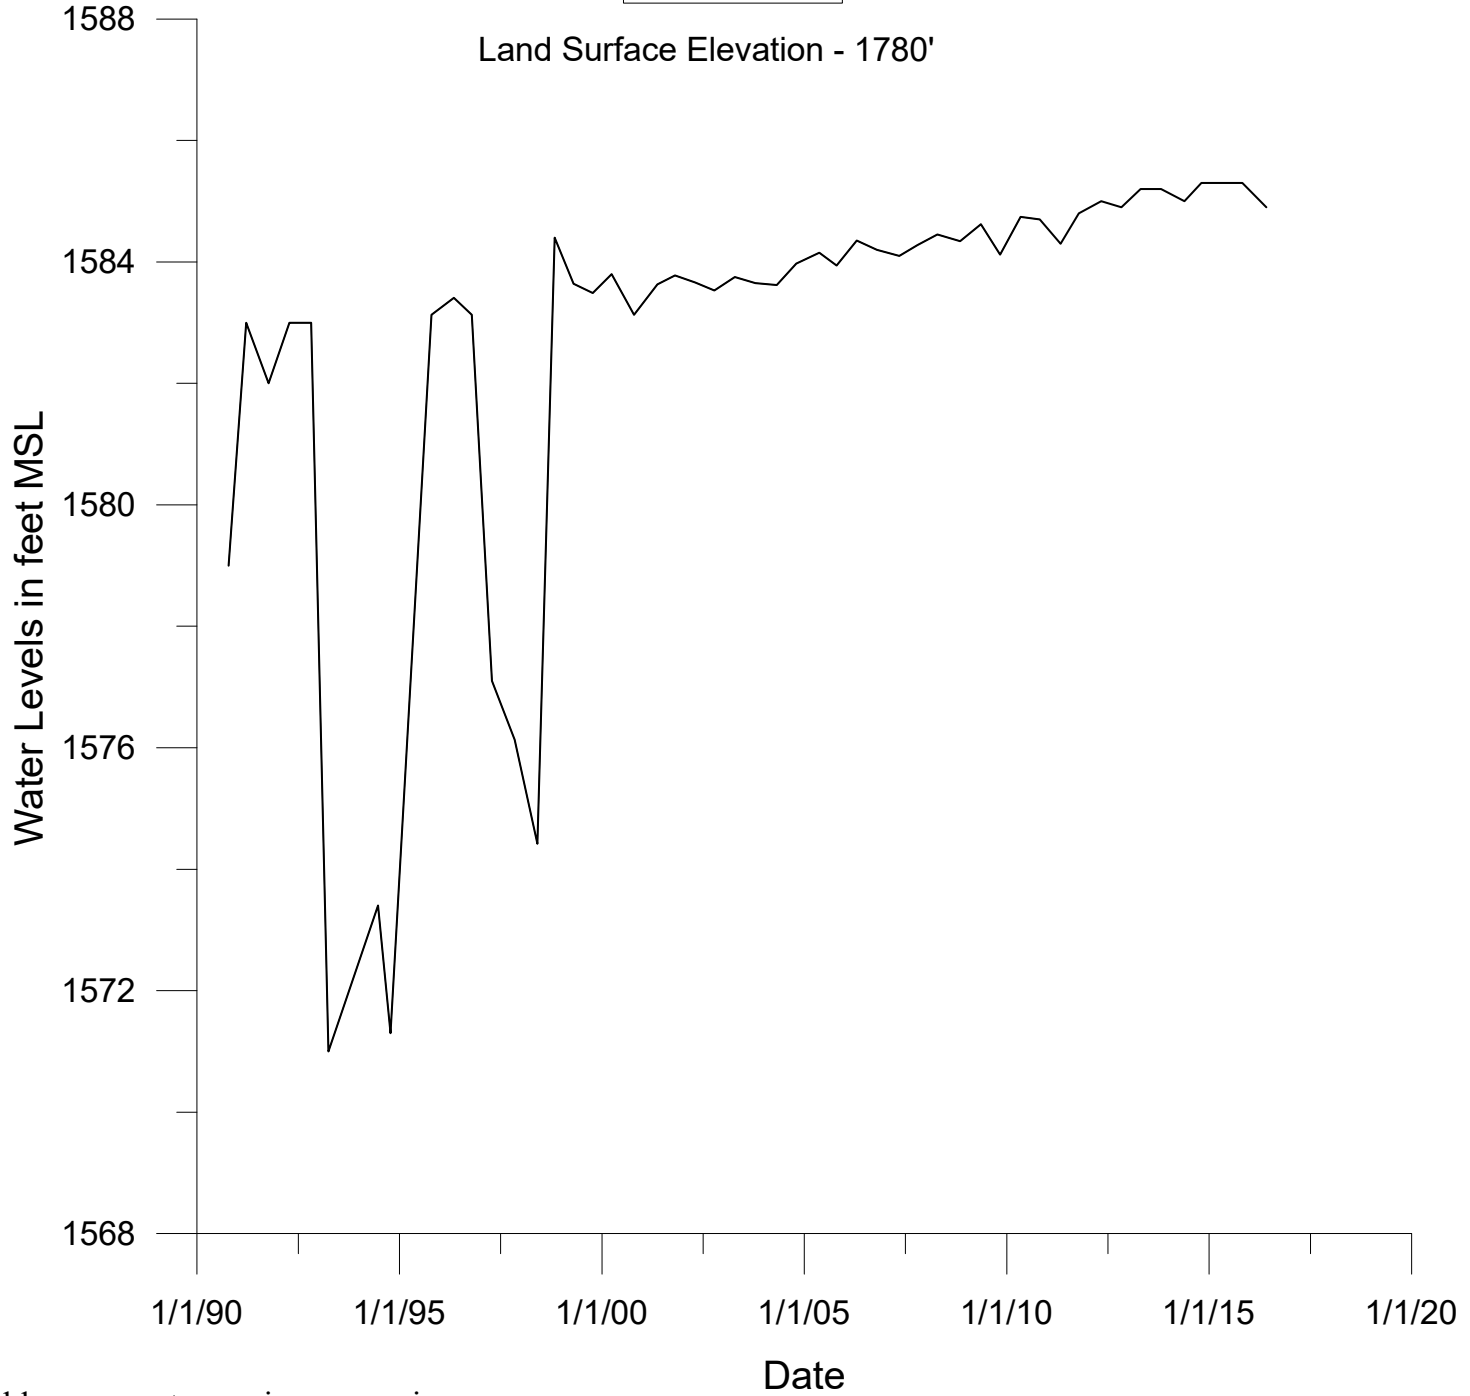

ER-00380  
Hickory

Land Surface Elevation - 1780'

Lows probably represent pumping or previous pumpage.