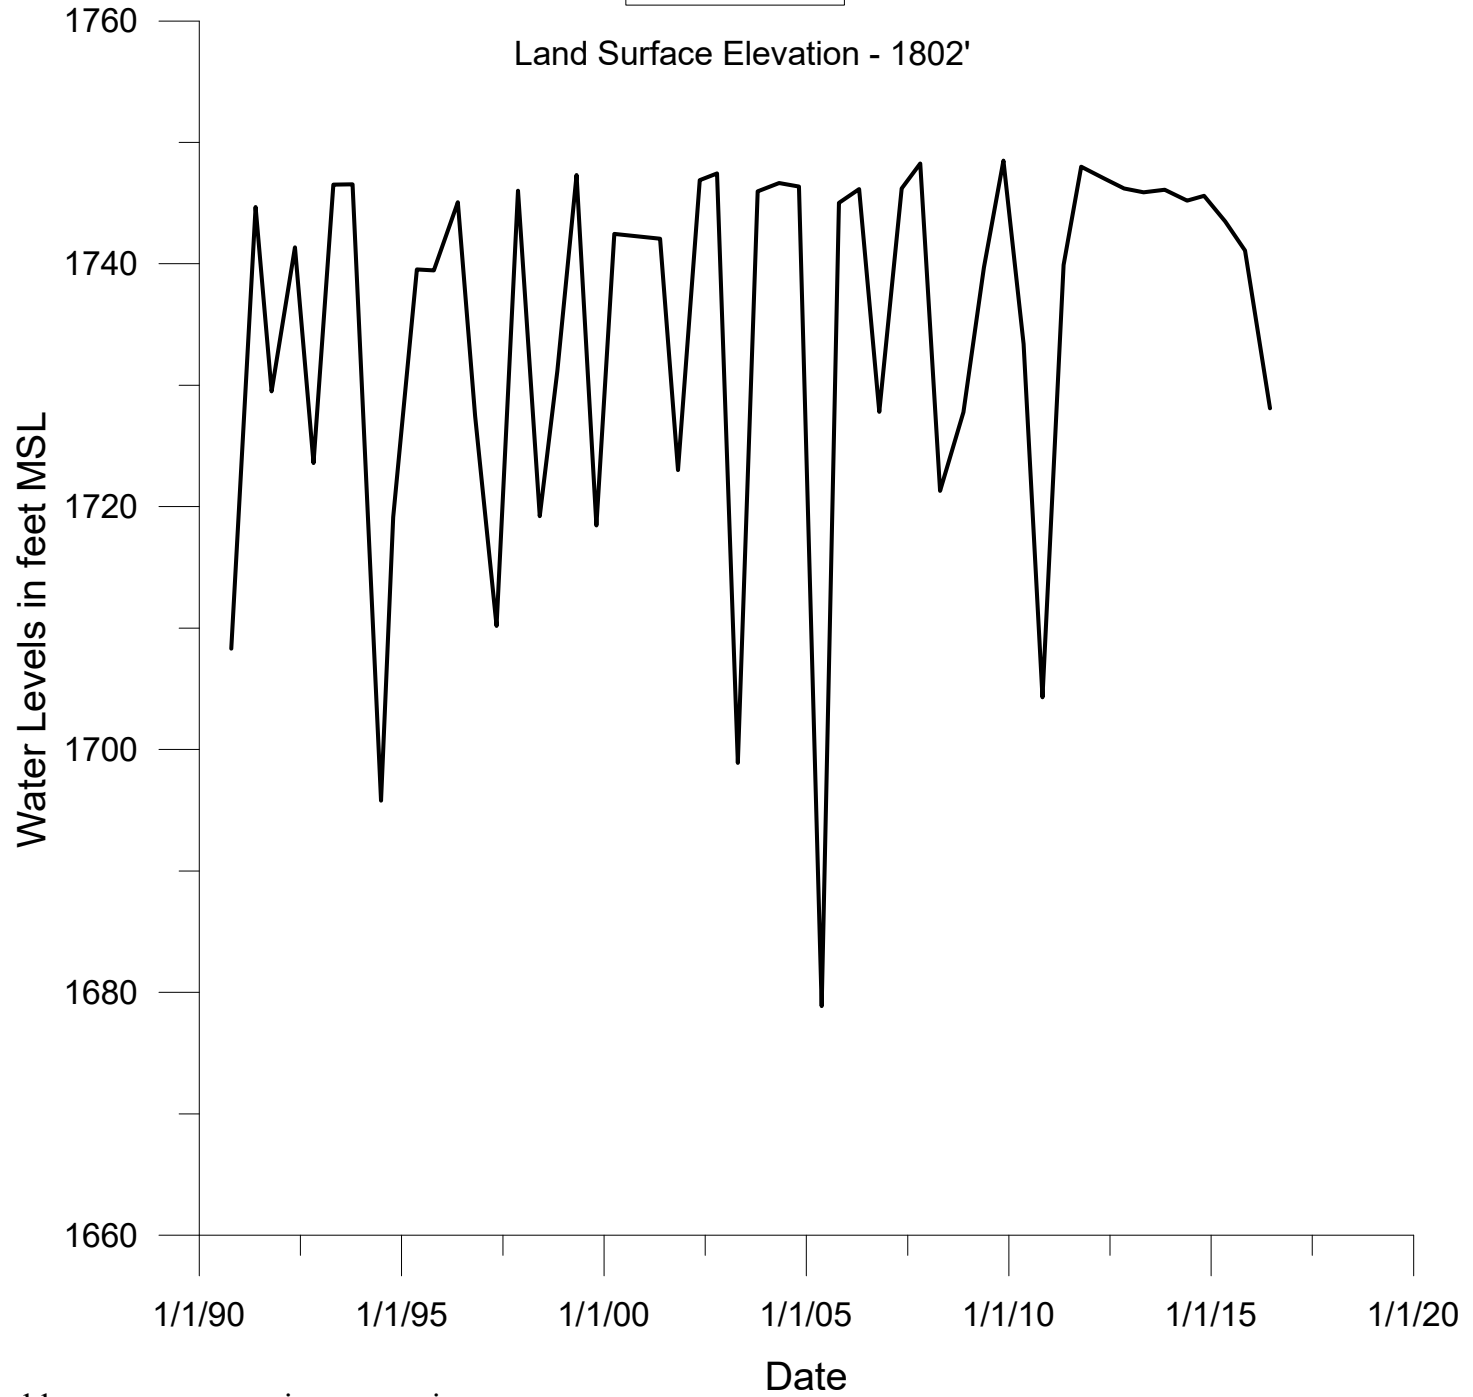

ER-00290
Hickory

Land Surface Elevation - 1802'

Lows probably represent pumping or previous pumpage.