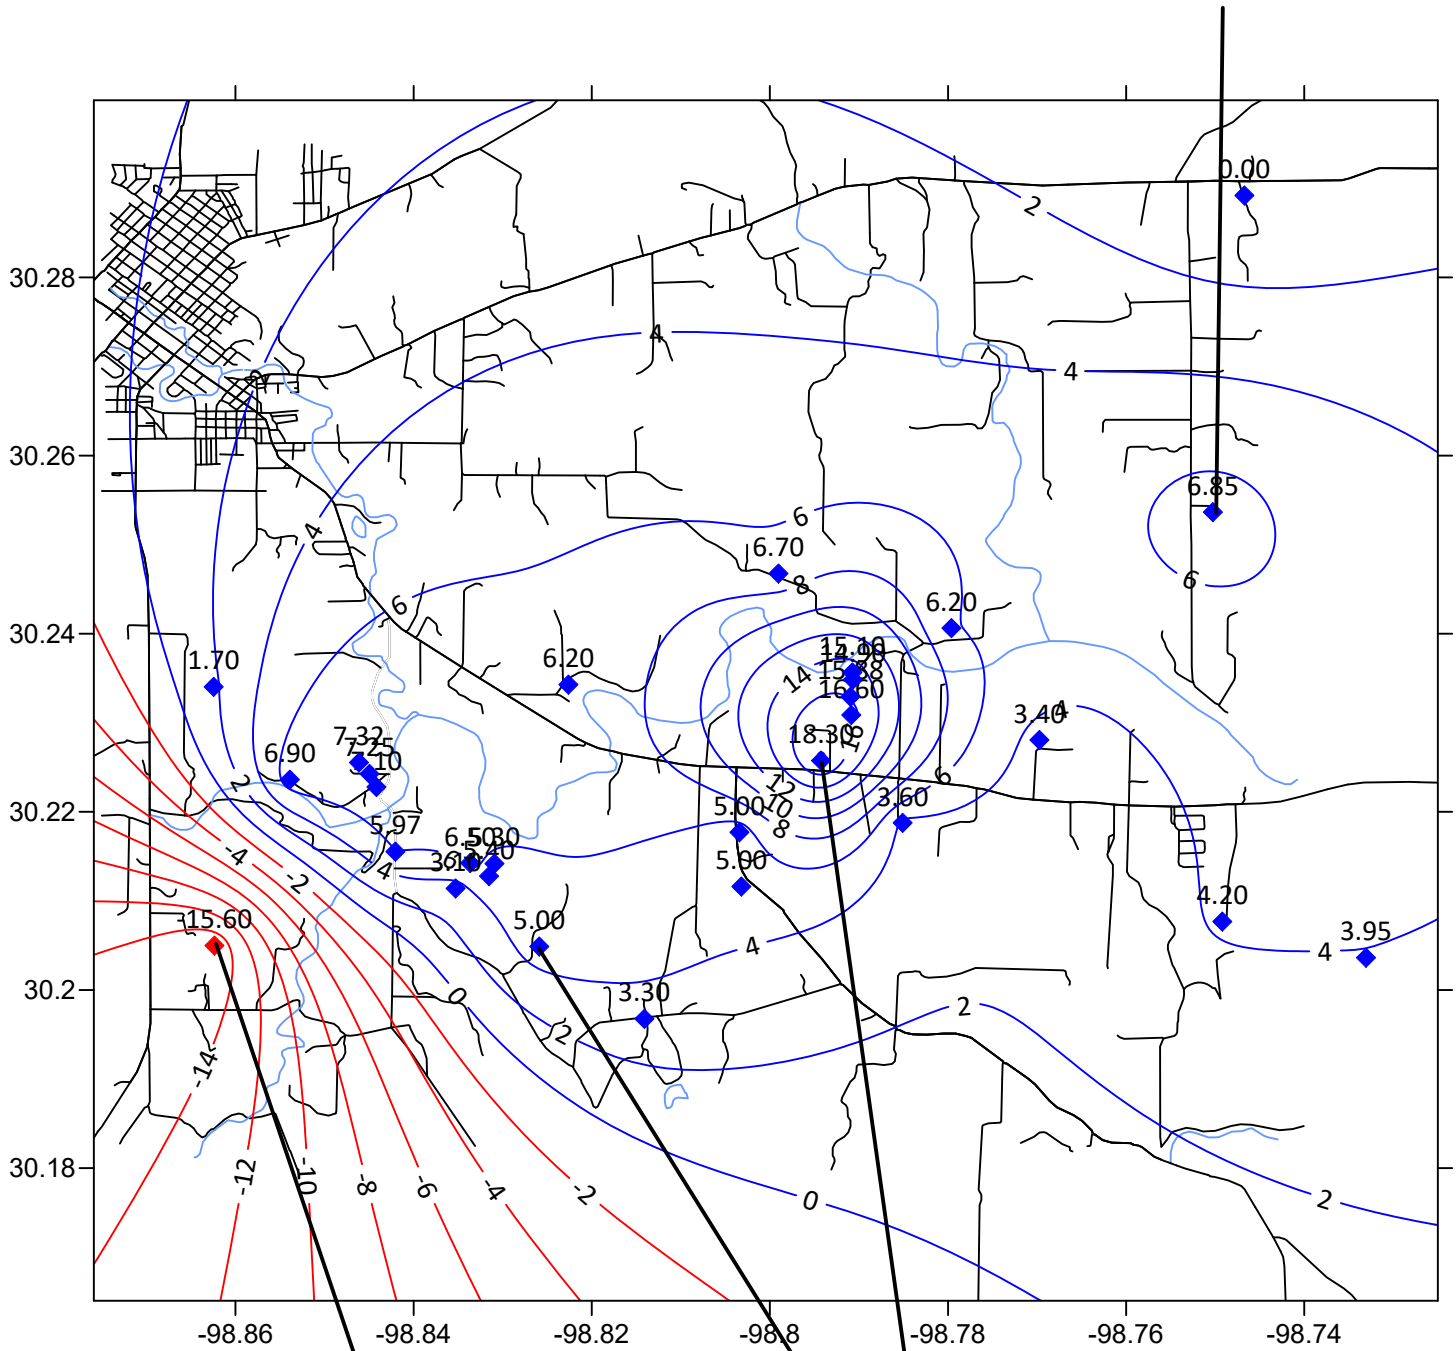

Ellenburger Water Levels Differences In Feet Between October 3, 2018 & November 7, 2018

October measurement -pumping on/off

November measurement -pumping

- ◆ Gains
- ◆ Losses

October measurement -pumping