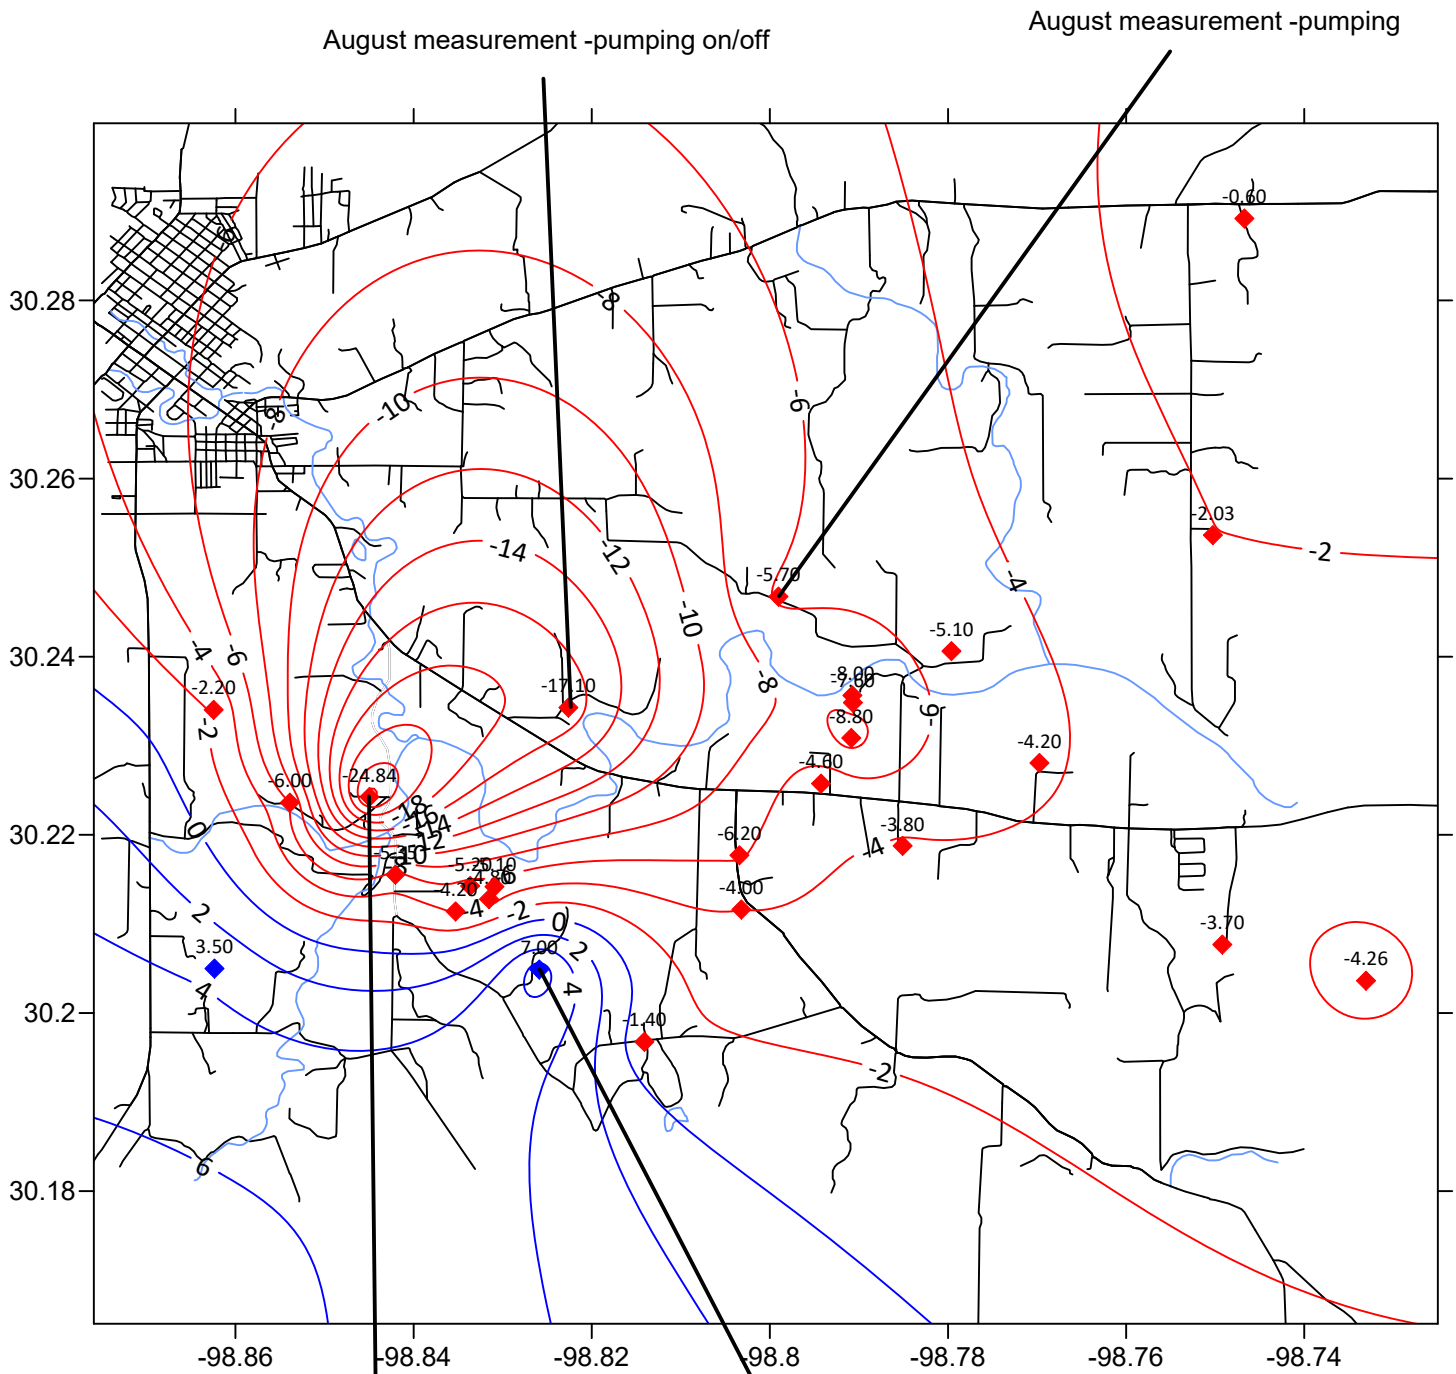

# Ellenburger Water Levels Differences In Feet Between July 6, 2018 & August 8, 2018

August measurement -pumping on/off  
 August measurement -pumping  
 August measurement -pumping  
 July measurement -pumping  
 August measurement -recovering  
 ◆ Gains  
 ◆ Losses