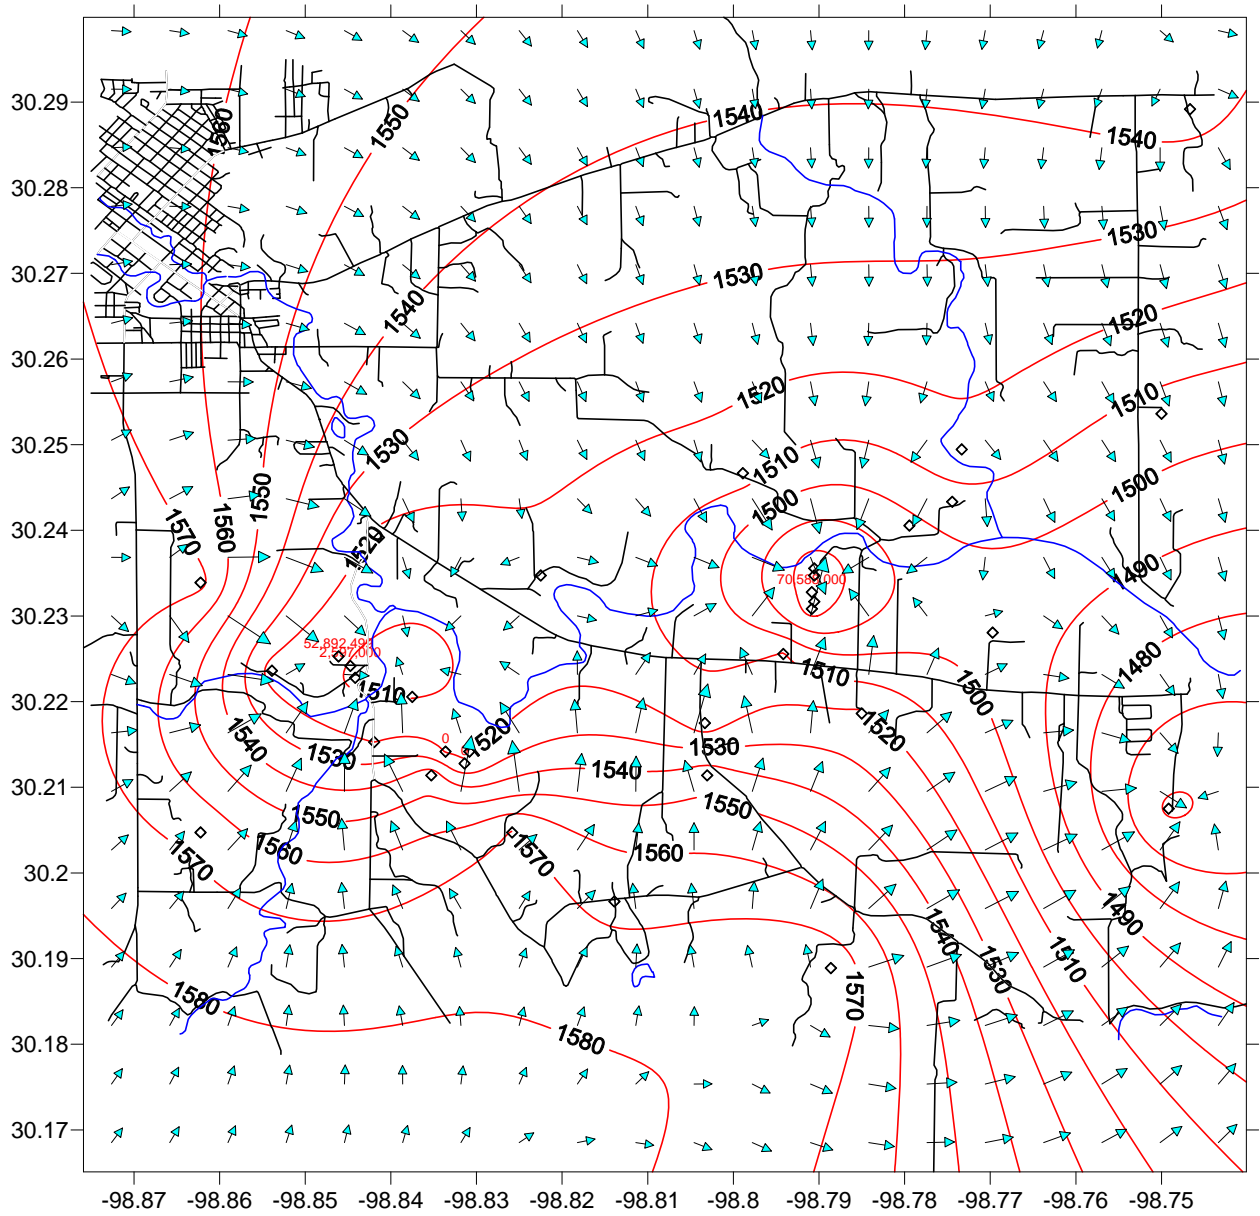

Ellenburger Water Levels  
Feet Above Sea Level  
December 2, 2008

\*Red numbers are the cumulative production in gallons between October 2, 2008 and December 2, 2008.