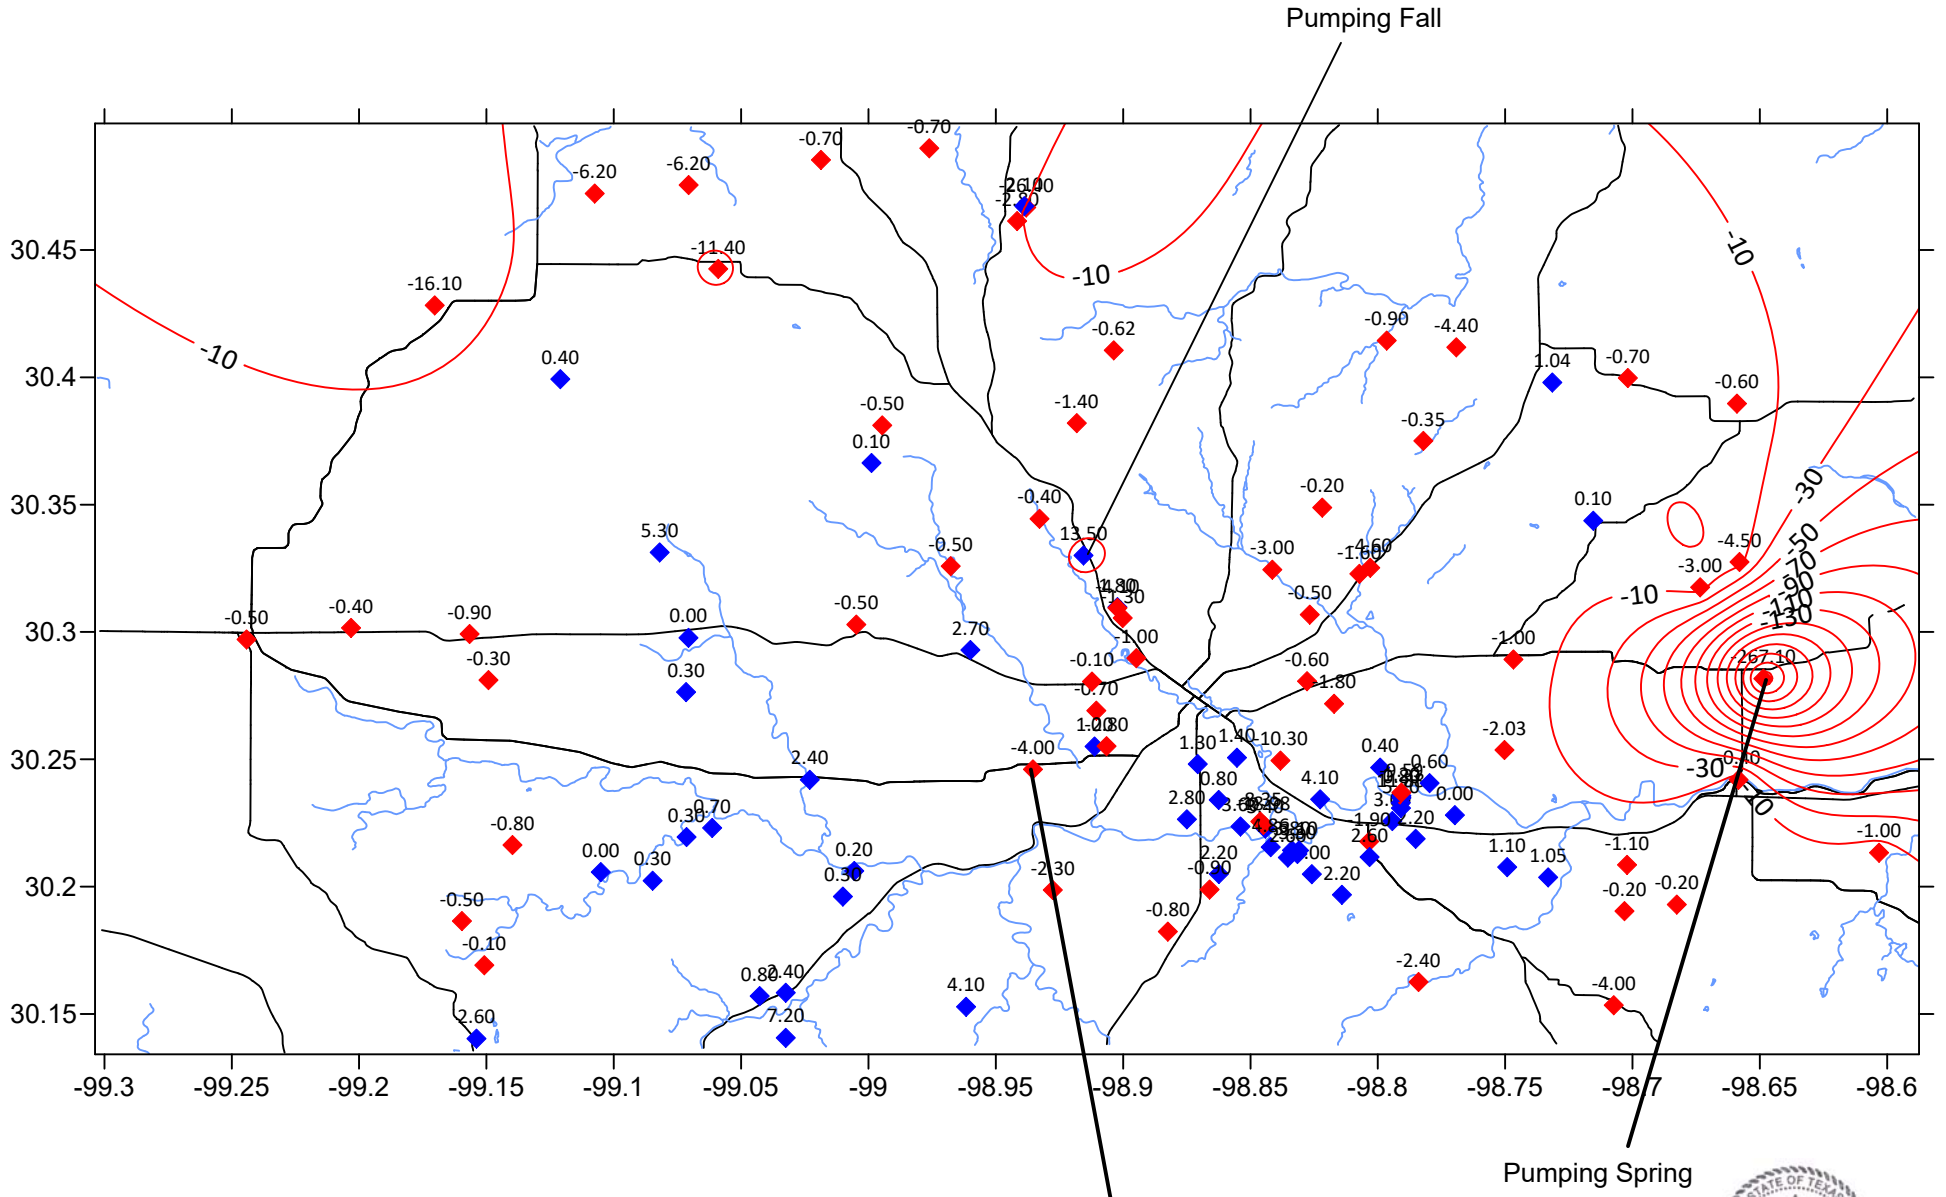

# Gillespie County Water Levels Differences In Feet Between Fall 2017 & Spring 2018

- ◆ Monitor Wells - gains
- ◆ Monitor Wells - losses

Recovery - Spring Measurement