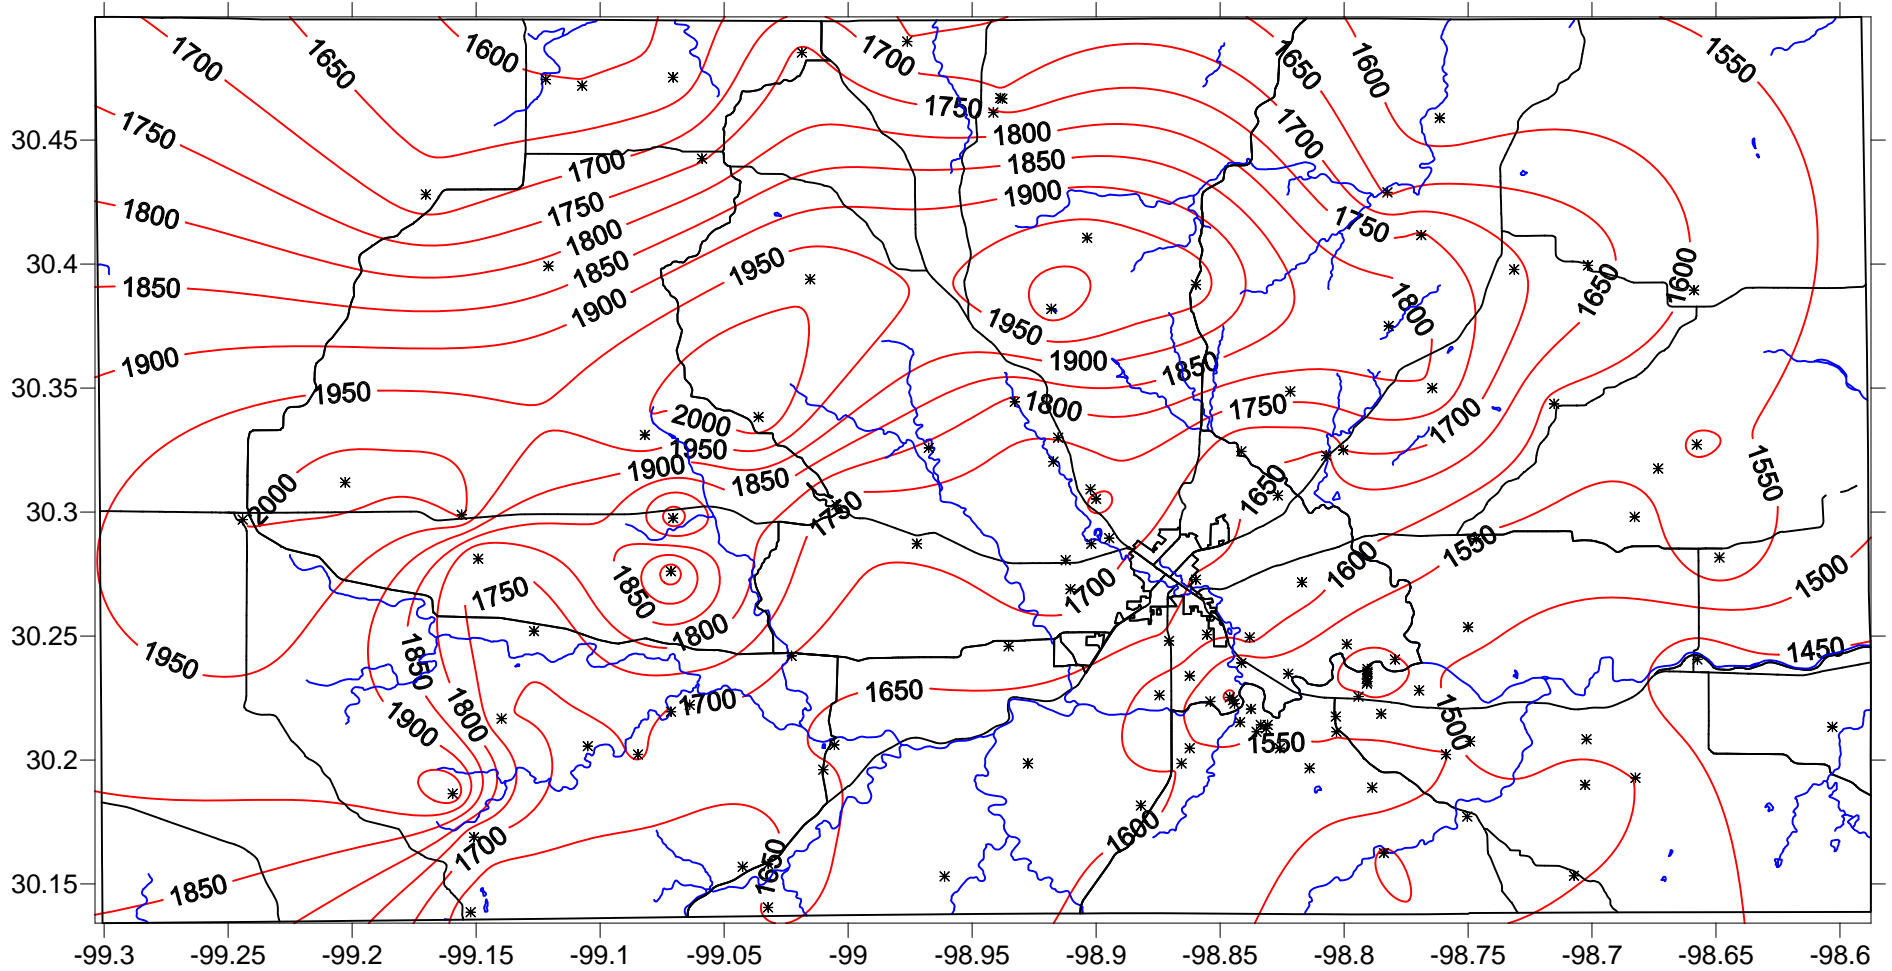

**Gillespie County Water Levels
Feet Above Sea Level
Fall 2005**

* Location of monitor wells