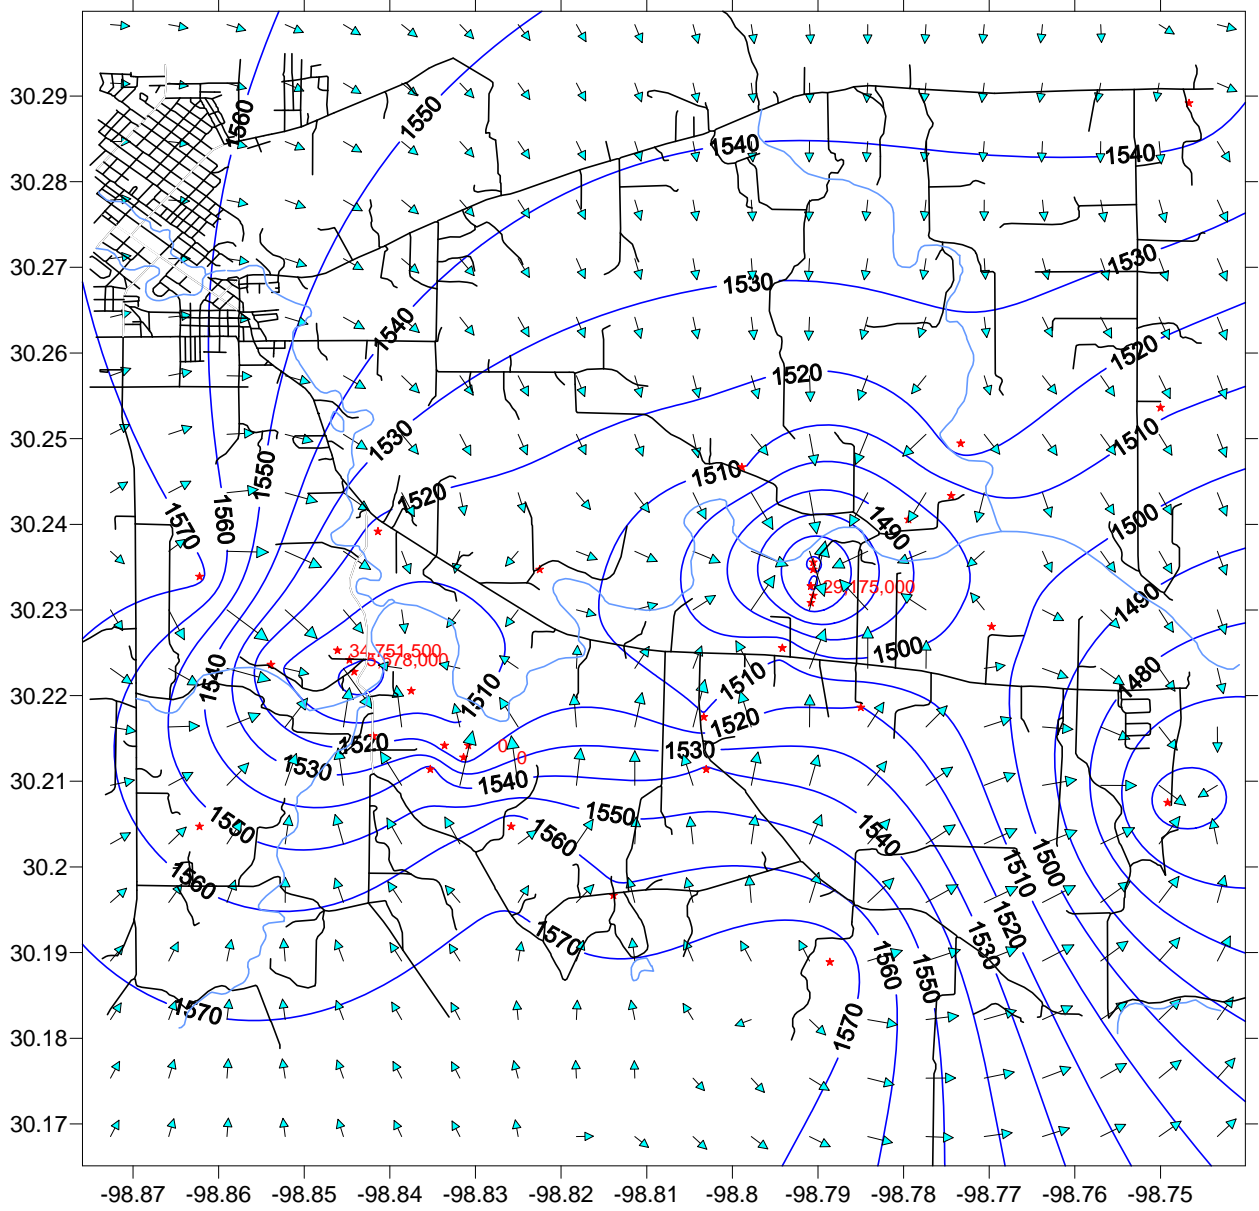

Ellenburger Water Levels
Feet Above Sea Level
August 6, 2008

*Red numbers are the cumulative production in gallons between July 2, 2008 and August 6, 2008.