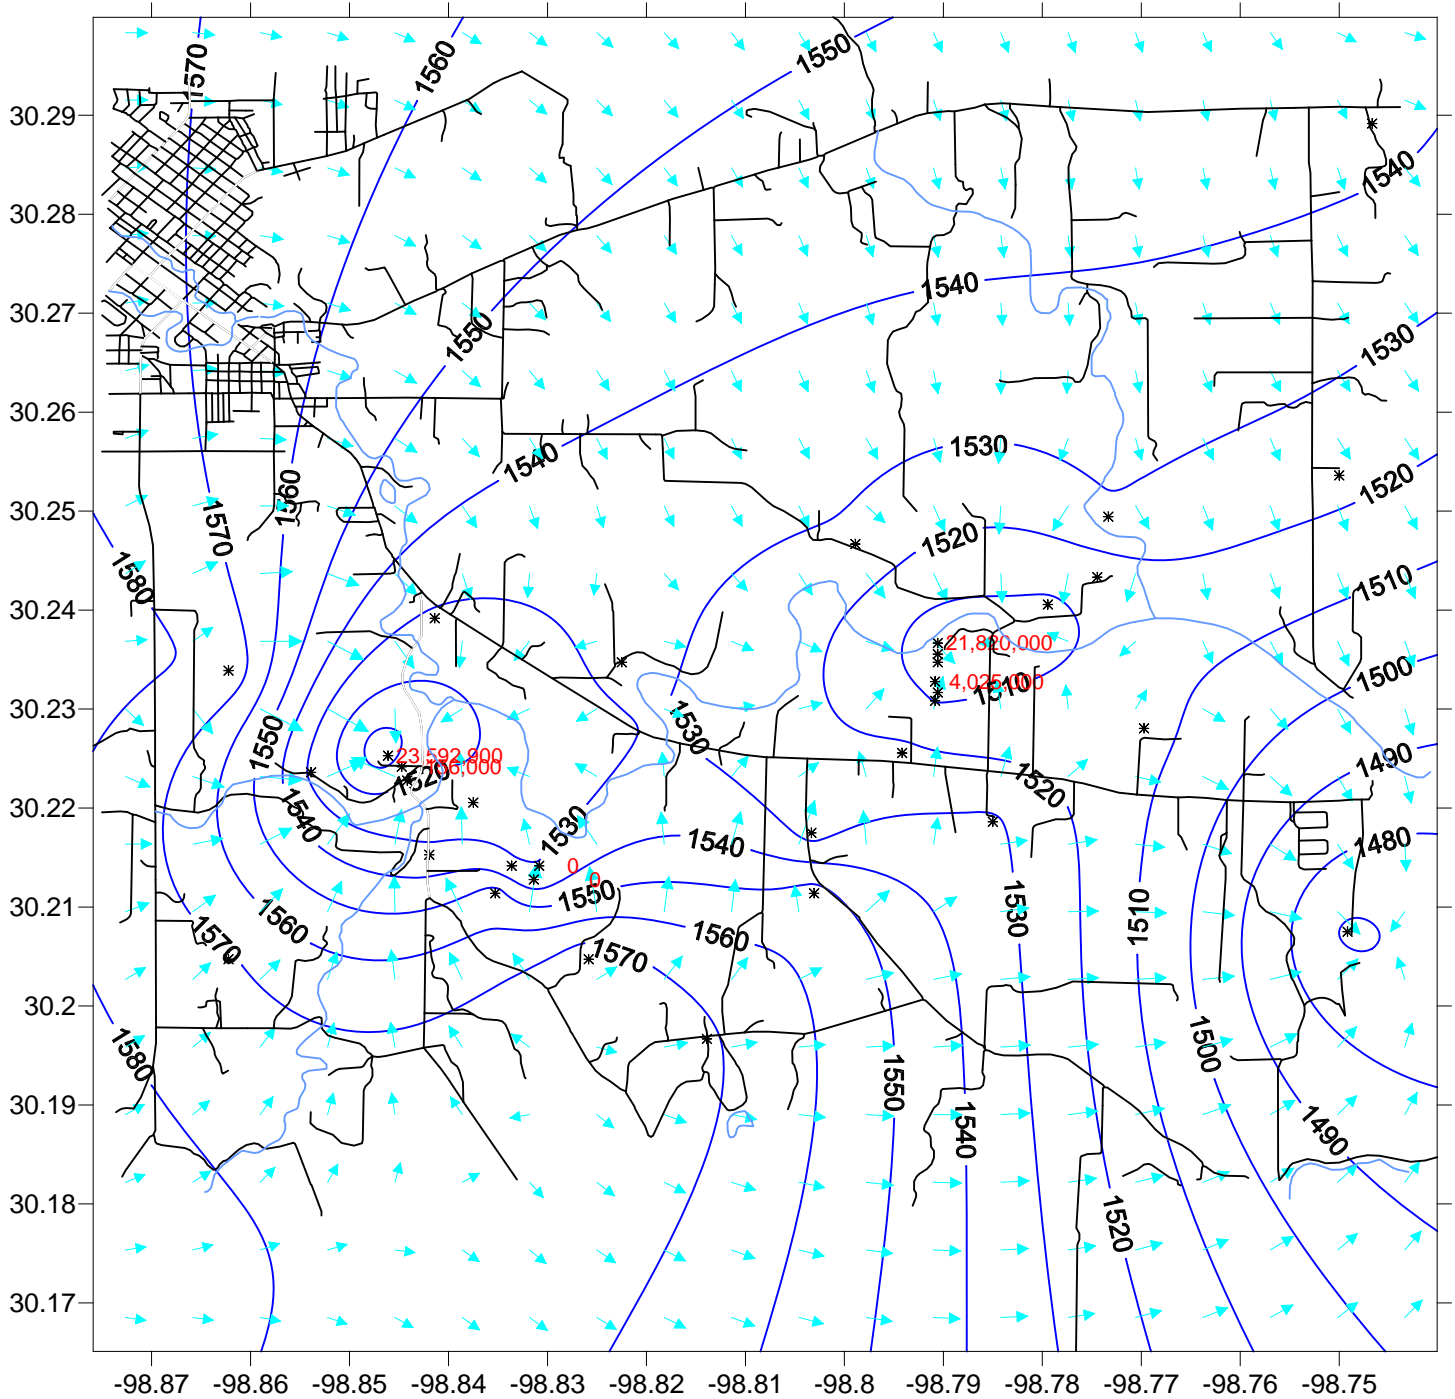

Ellenburger Water Levels
Feet Above Sea Level
August 1, 2007

*Red numbers are the cumulative production in gallons between July 6, 2007 and August 1, 2007.