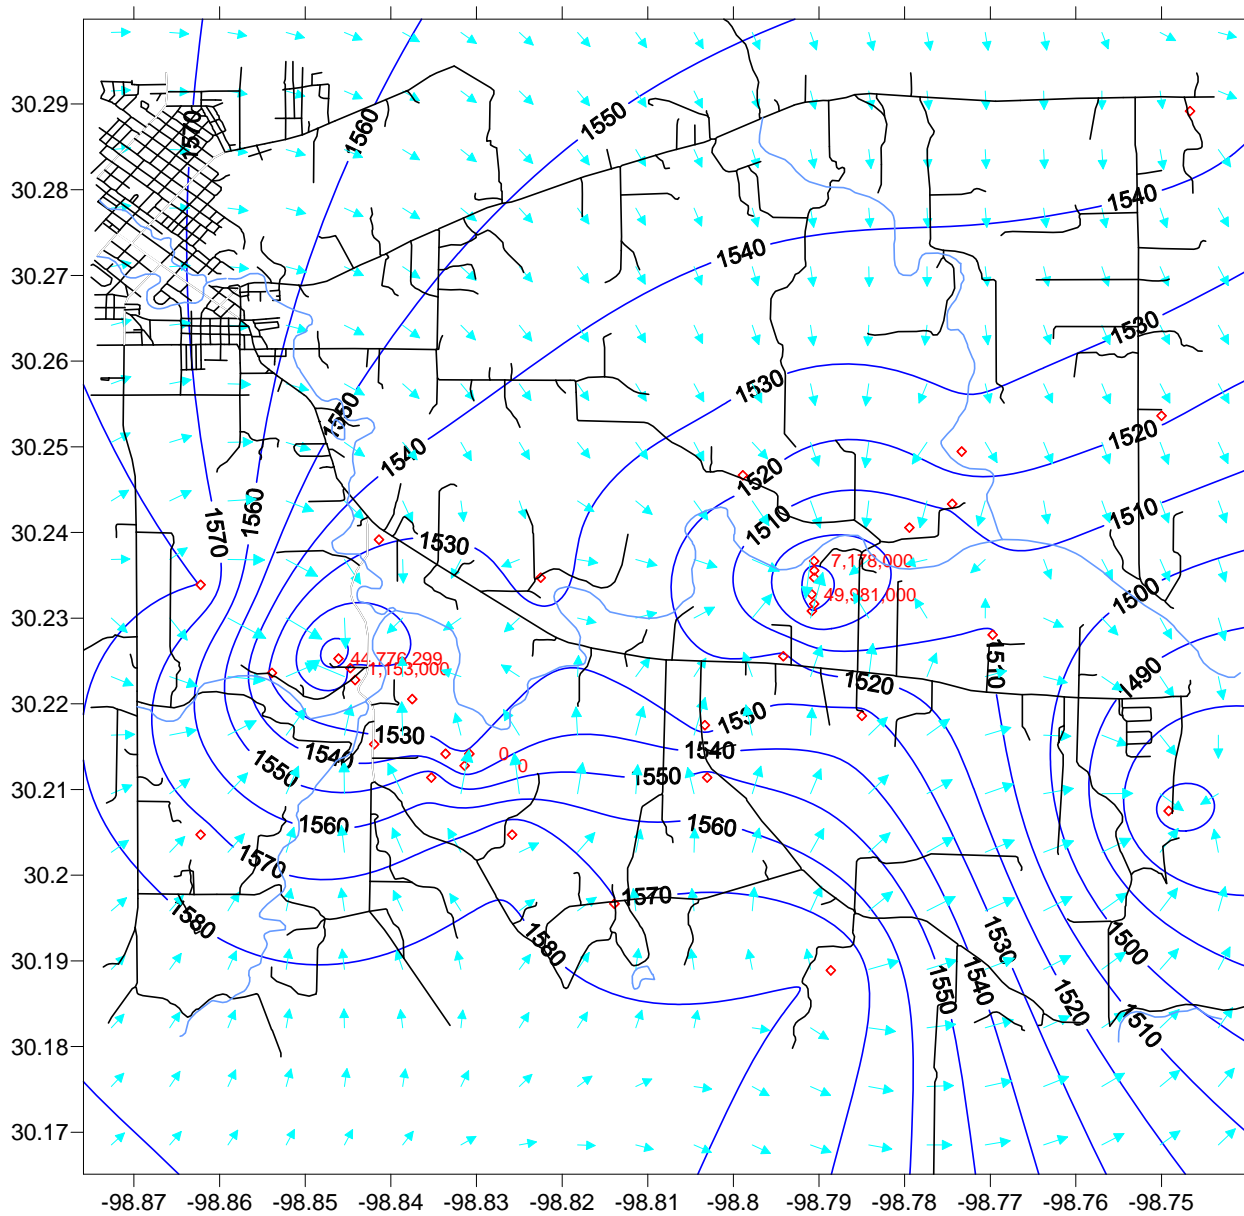

Ellenburger Water Levels
Feet Above Sea Level
April 1, 2008

*Red numbers are the cumulative production in gallons between February 7, 2008 and April 1, 2008.